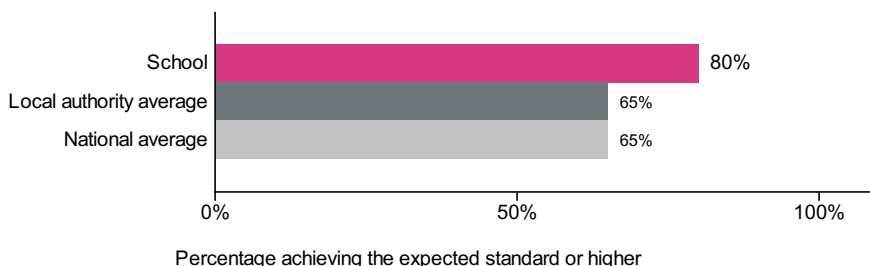

Leafield Church of England Primary School (URN: 143986)

This is a new academy which opened on 1 February 2017.

Go to [Leafield Church of England (Controlled) Primary School](#) for the previous record.

Key stage 2

This is revised data for 2018/19.

Progress in reading, writing and maths

Reading

Number of pupils = 10

Pupils with adjusted scores = 0

Confidence interval
0.9 to 8.6

Writing

Number of pupils = 10

Pupils with adjusted scores = 0

Confidence interval
-2.6 to 4.5

Maths

Number of pupils = 10

Pupils with adjusted scores = 0

Confidence interval
-0.5 to 6.2

Reading, writing and maths combined

Percentage of pupils achieving the expected standard or higher

Number of pupils = 10